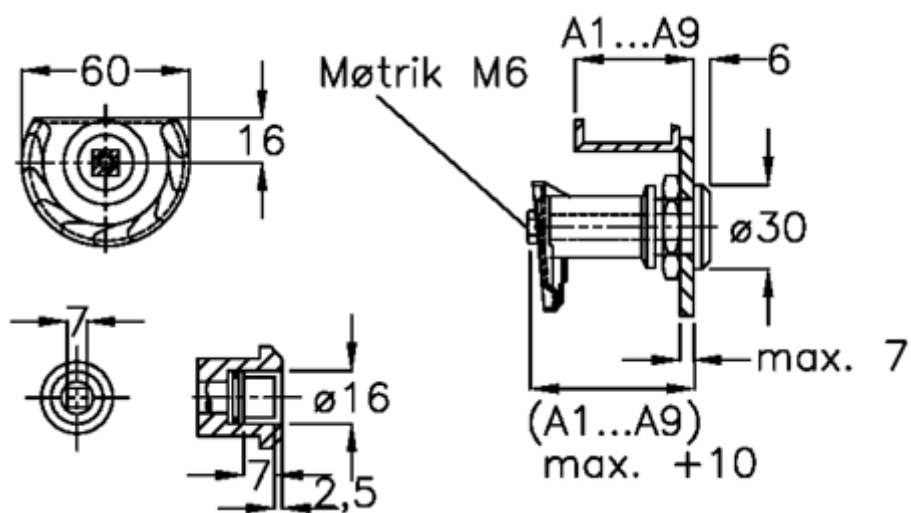

# Data Sheet

Article number: 20918015

Description: E+G Door lock  
GN 119-VK7-A5

## Measures

Door + frame thickness = 37-45

Measure type = A5